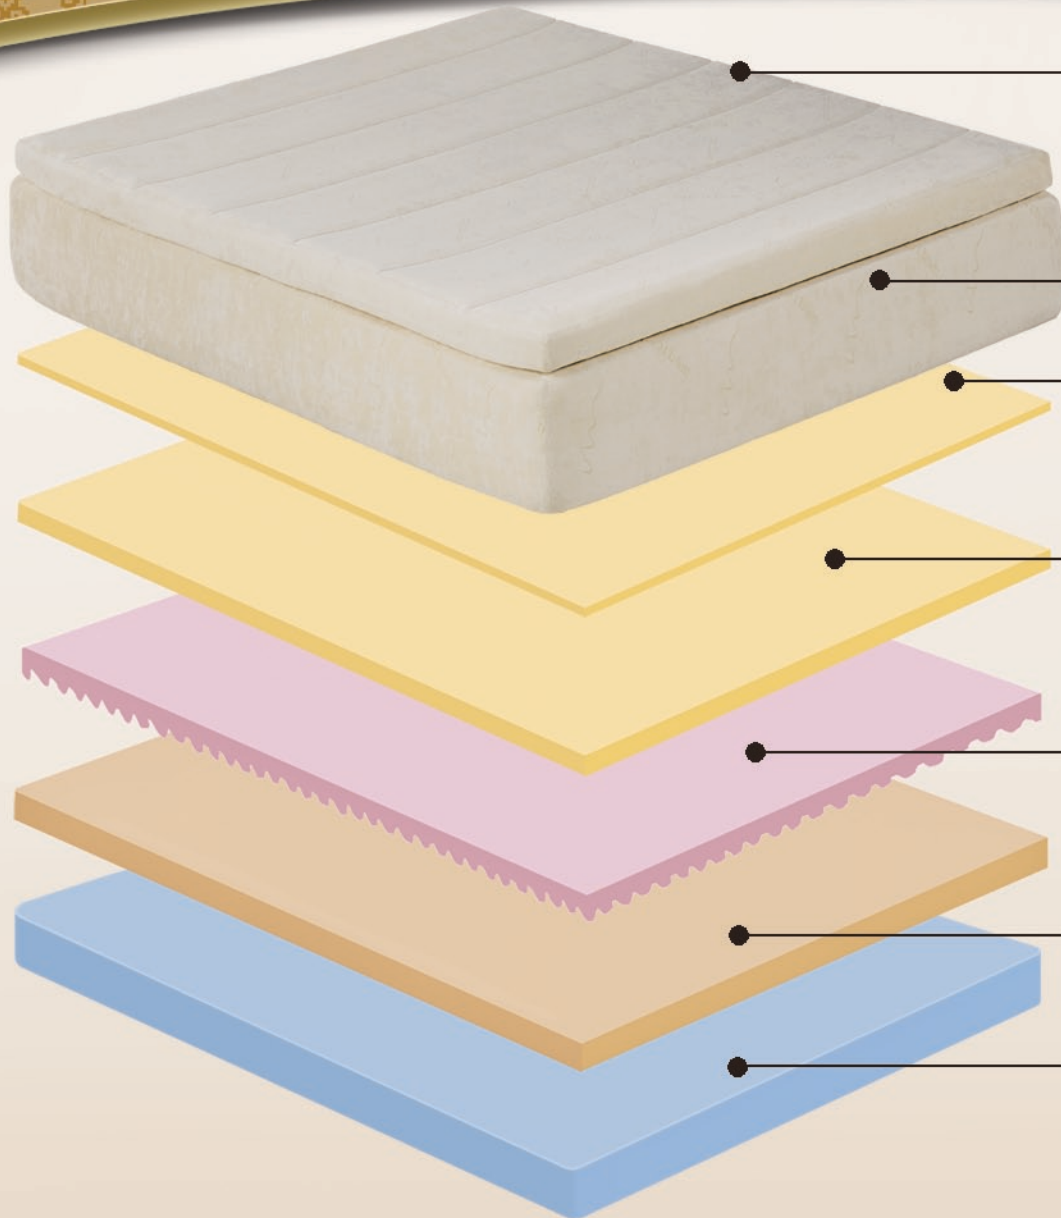

Boyd  
*Responda Flex*  
Body Dynamic Memory Foam

512

**Plush "Stay Pure" Velour Quilted Cover**

Plush velour cover is incredibly soft and resilient with long lasting durability. The anti-microbial sleep surface offers outstanding comfort and long lasting durability

**12" Total Mattress Height**

**1" Memory Foam Quilted Comfort**

Memory foam quilted into the cover provides additional contouring comfort

**Solid 2" Memory Foam**

Pressure sensitive memory foam molds to your individual shape to provide increased circulation and gentle support

**Convoluted Foam**

High density foam provides long lasting durability and support

**Engineered Latex Foam**

High density foam increases comfort and durability

**Reflexa Foam Base**

High density foam provides long lasting durability and support